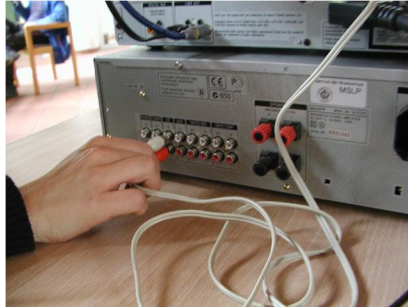

CD-Player

DVD Player to TV 1

DVD Player to TV 2

How to use the REPLAY at the DVD Player !

Press Display
2x

Press Down Button
3x

Press Left Button

Chose Disk
And press Enter

Press Display ready